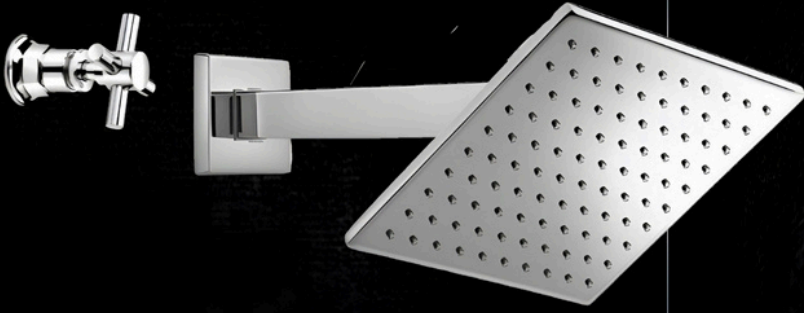

IAE251 MRP: 4208/-

PVD MRP: 5644/-

Single Lever Basin Mixer With 600mm Braided Hoses (12 inch)

IAE252 MRP: 4443/-

PVD MRP: 6135/-

SHOWER AND DRAINS

ABS Diamond Shower (Black)

- IAE 228 MRP: 702/- (4" full set)
- IAE 229 MRP: 743/- (5" full set)
- IAE 230 MRP: 278/- (Head only 4")
- IAE 231 MRP: 329/- (Head only 5")

ABS Diamond Shower (Chrome)

- IAE 232 MRP: 857/- (4" full set)
- IAE 233 MRP: 1652/- (5" full set)
- IAE 234 MRP: 433/- (Head only 4")
- IAE 235 MRP: 607/- (Head only 5")

Elegance Shower SS-304

- IAE 166 MRP: 726/- PVD 1800/- 4"X4"
- IAE 167 MRP: 1183/- PVD 3582/- 6"X6"
- IAE 168 MRP: 1691/- PVD 5937/- 8"X8"
- IAE 169 MRP: 3410/- PVD 12948/- 12"X12"