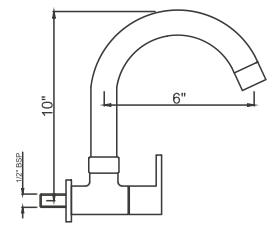

SINK COCK WITH EXT. SPOUT
TYCOON, ROLEX