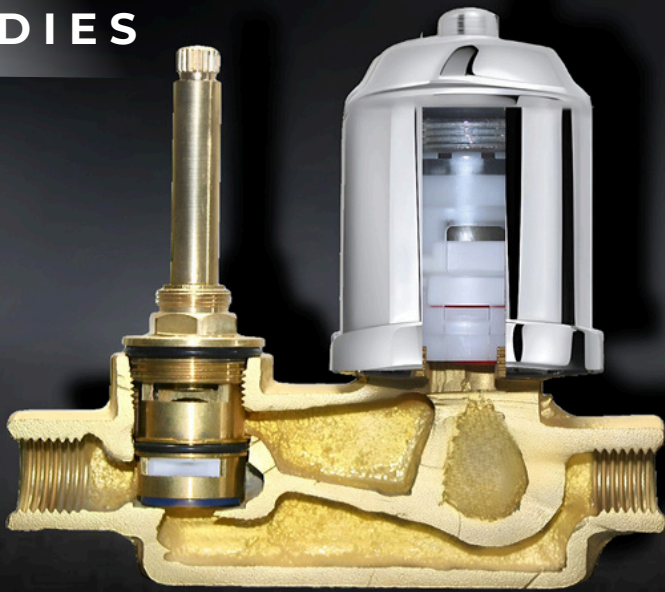

IPE127
Exposed Parts Kit
MRP: 1401/-

Concealed Sink Cock Regular With Exposed Parts & Body
IPE126 MRP: 2383/-

IPE127
Exposed Parts Kit
MRP: 1401/-

Concealed Sink Cock High Flow With Exposed Parts & Body
IPE128 MRP: 2494/-

IPE131
Exposed Parts Kit
MRP: 1340/-

Concealed Wall Mixer Regular With Exposed Parts & Body
IPE130 MRP: 3851/-

IPE131
Exposed Parts Kit
MRP: 1340/-

Concealed Wall Mixer High Flow With Exposed Parts & Body
IPE132 MRP: 4197/-

BODIES

Concealed Stop Cock 15mm Regular Body Only
(Suitable For Crown, Prizam)
IXE150 MRP: 634/-

Concealed Stop Cock 15mm High Flow Body Only
(Suitable For Tycoon, Rolex, Marc, Delta)
IXE151 MRP: 913/-

Concealed Stop Cock 20mm High Flow Body Only
(Suitable For Tycoon, Rolex, Marc, Delta, Crown, Prizam)
IXE152 MRP: 927/-