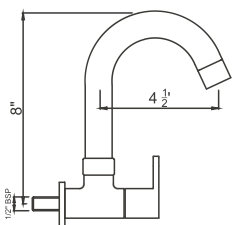

SINK COCK REG. SPOUT
MARC, DELTA, CROWN, PRIZAM