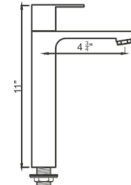

HIGH NECK PILLAR COCK
TYCOON, ROLEX