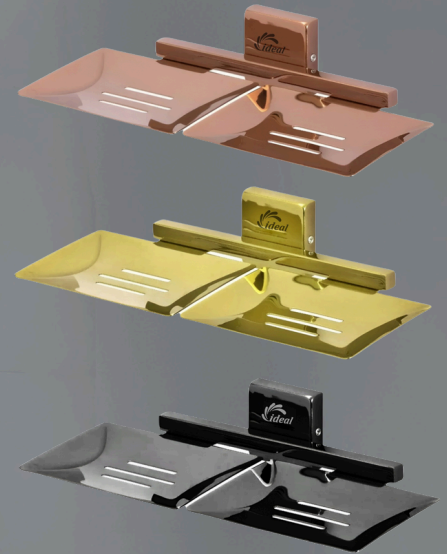

Hex Nipple
IAE 195 MRP: 83/-

Brass Extension Nipple
IAE 196 MRP: 82/- 1"
IAE 197 MRP: 123/- 1.5"
IAE 198 MRP: 157/- 2"
IAE 199 MRP: 195/- 2.5"
IAE 200 MRP: 214/- 3"
IAE 201 MRP: 309/- 4"
IAE 202 MRP: 453/- 6"

NRV Valve
IAE 210 MRP: 348/- 1/2"
IAE 211 MRP: 464/- 3/4"
IAE 212 MRP: 730/- 1"

Rack Bolt 16mm x 165mm
IAE 213 MRP: 441/-

SS Wash Basin Bolt
IAE 214 MRP: 131/-

Magic Heavy Waste Pipe
IAE 215 MRP: 88/-

Brass Bib Cock Round Flange
IAE 226 MRP: 60/-
PVD MRP : 258/-

Brass Bib Cock Square Flange
IAE 227 MRP: 95/-
PVD MRP : 343/-

BATH ACCESSORIES

ALSO AVAILABLE IN
PVD COLOURS

Shop Dish SS304

IBA228 MRP: 590/-
PVD MRP: 1308/-

Folding Towel Rack (24") SS304

IBA237 MRP: 3330/-
PVD MRP: 7341/-

paper holder With Mobile Stand SS304

IBA238 MRP: 970/-
PVD MRP: 2183/-

Double Shop Dish SS304

IBA229 MRP: 939/-
PVD MRP: 2287/-

Bath Shop With Tumbler Holder SS304

IBA230 MRP: 1081/-
PVD MRP: 2434/-

Tumbler Holder With Tumbler SS304