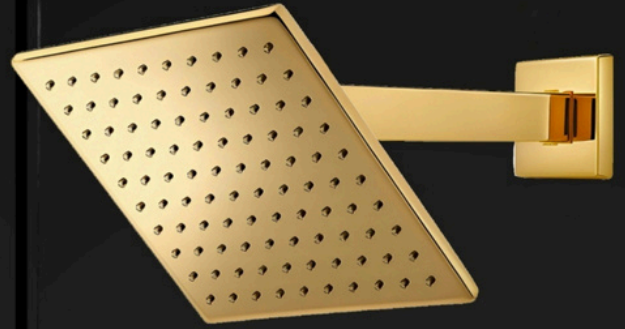

BODY JET DIVERTER

ITE144
Exposed Part kit
MRP: 3696/-
PVD MRP: 6901/-

**Concealed Body Jet
Shower 4x4**

ITE145 MRP:6101 /-
PVD MRP: 10753/-

Body Jet Shower 2x2
ITE146 MRP: 1379/-
PVD MRP: 1632/-

Tycoon Collection

Single Lever 4 Outlet Diverter With
Exposed Parts & Body

ITE143 MRP: 9464/-
PVD MRP: 12668/-

TYCOON COLLECTION

ITE137
Exposed Parts kit
MRP: 1710/-
PVD MRP: 3748/-

Regular Flow 40mm Single Lever Diverter With Exposed Parts & Body