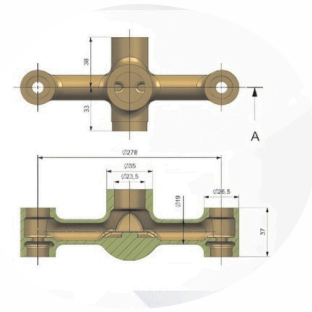

Designed to last long and crafted to shine most.

We believe in only those innovation that really means.

Certificate for Quality practices

This presents our strong passion and dedication for consistent quality and value towards our commitments.