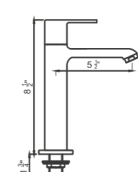

HIGH NECK PILLAR COCK 9" FOR