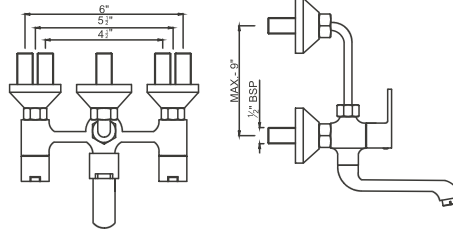

WALL MIXER 2 IN 1 CROWN, PRIZAM
WALL MIXER 3 IN 1 CROWN, PRIZAM