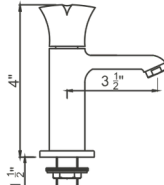

CROWN PILLAR COCK