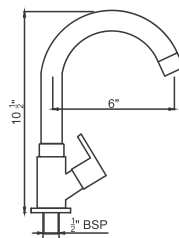

SWAN NECK PILLAR WITH EXT. SPOUT
MARC, DELTA, CROWN, PRIZAM