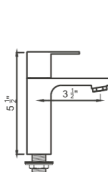

PILLAR COCK
TYCOON, ROLEX