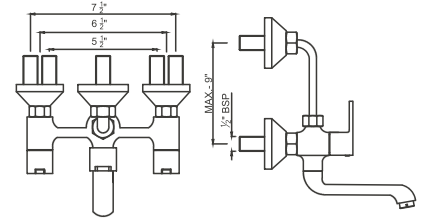

WALL MIXER 2 IN 1 TYCOON, ROLEX
WALL MIXER 3 IN 1 TYCOON, ROLEX