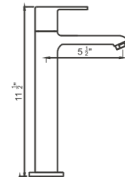

HIGH NECK PILLAR COCK 12" FOR
MARC, DELTA, CROWN, PRIZAM