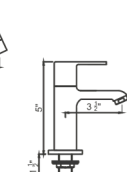

MARC, DELTA PILLAR COCK