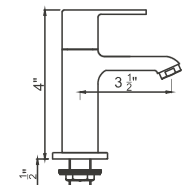

PRIZAM PILLAR COCK