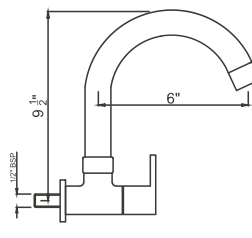

SINK COCK WITH EXT. SPOUT
MARC, DELTA, CROWN, PRIZAM