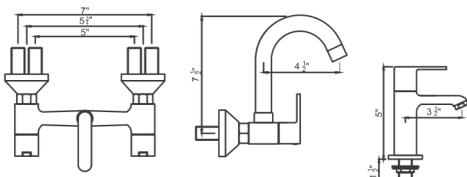

MARC, DELTA PILLAR COCK