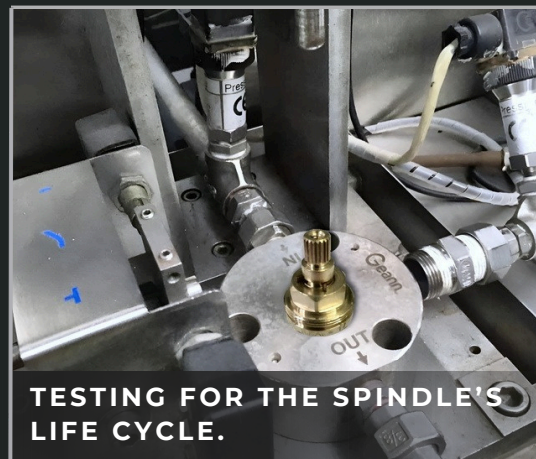

QUALITY CONTROL

At Nixies Meters Pvt. Ltd. our promise to ourselves is to never compromise on the quality of products throughout our journey. We have gone the extra mile to deliver safety and quality to the products such as choice of raw materials, innovation & upgradation of manufacturing techniques and infrastructure.

Our committed workforce is trained meticulously to implement these high standards, as well as aware of evolving trends. Furthermore, each IDEAL brand faucet, before it is put on sale, is made to stand with all sorts of challenging tests: